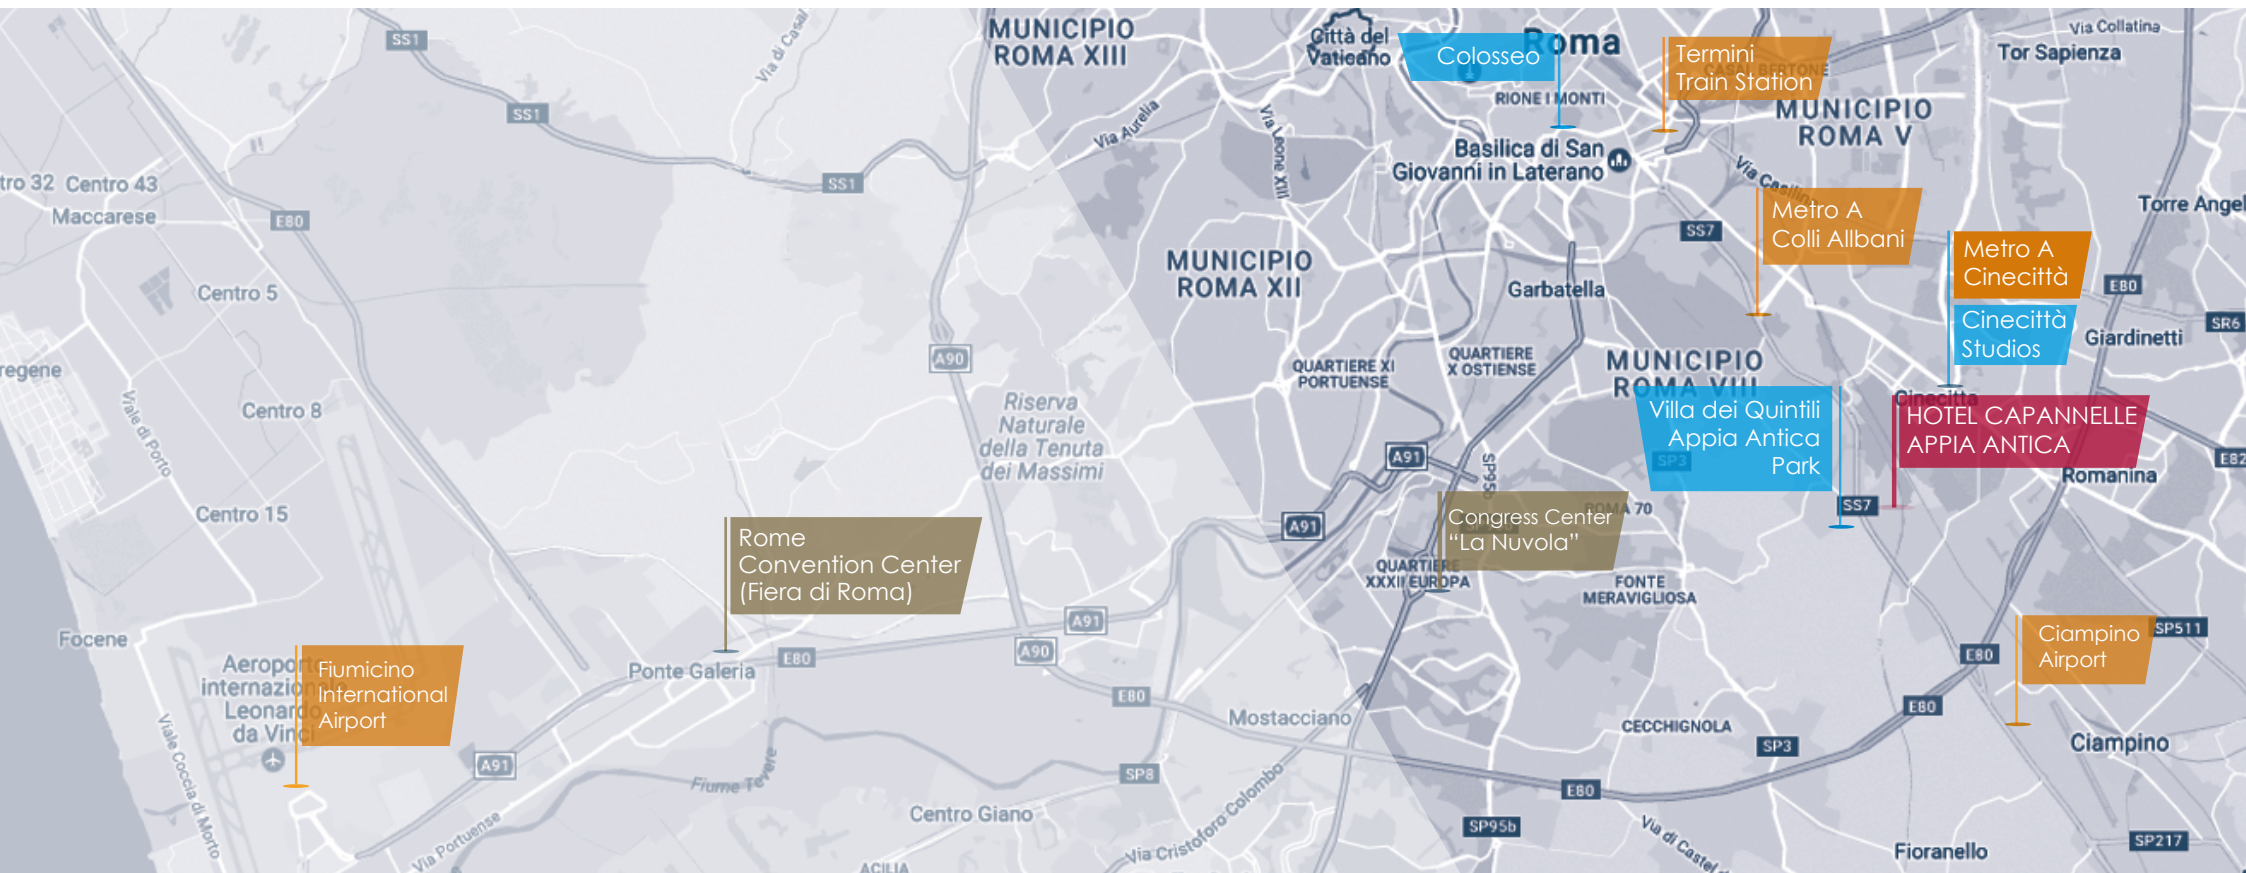

RESTAURANTS and BAR
OUTDOOR SWIMMING POOL

Location

EASY ACCESS TO CIAMPINO AIRPORT (10 min.)
SHUTTLE SERVICE

from/to Ciampino airport
and from/to the closest metro A stations

Colli Albani and Cinecittà
PARKING for cars and buses

MAIN DISTANCES

6 km / 3,7 miles

From CIAMPINO AIRPORT (about 10 min. by car)

32,9 km / 20,4 miles

From FIUMICINO AIRPORT (about 30 min. by car)

4,9 km / 3 miles (about 13 min. by car)

Closest metro station: METRO A COLLI ALBANI
(same Line of Ottaviano and Vatican Museums stop)

10,9 km / 6,8 miles

From ROMA TERMINI main train station
(about 25 min. by car)

27,7 km / 17,2 miles

From ROME CONVENTION CENTER
(Fiera di Roma) (about 20 min. by car)

11,3 km / 7 miles

From CONGRESS CENTER "La Nuvola"
(about 20 min. by car)