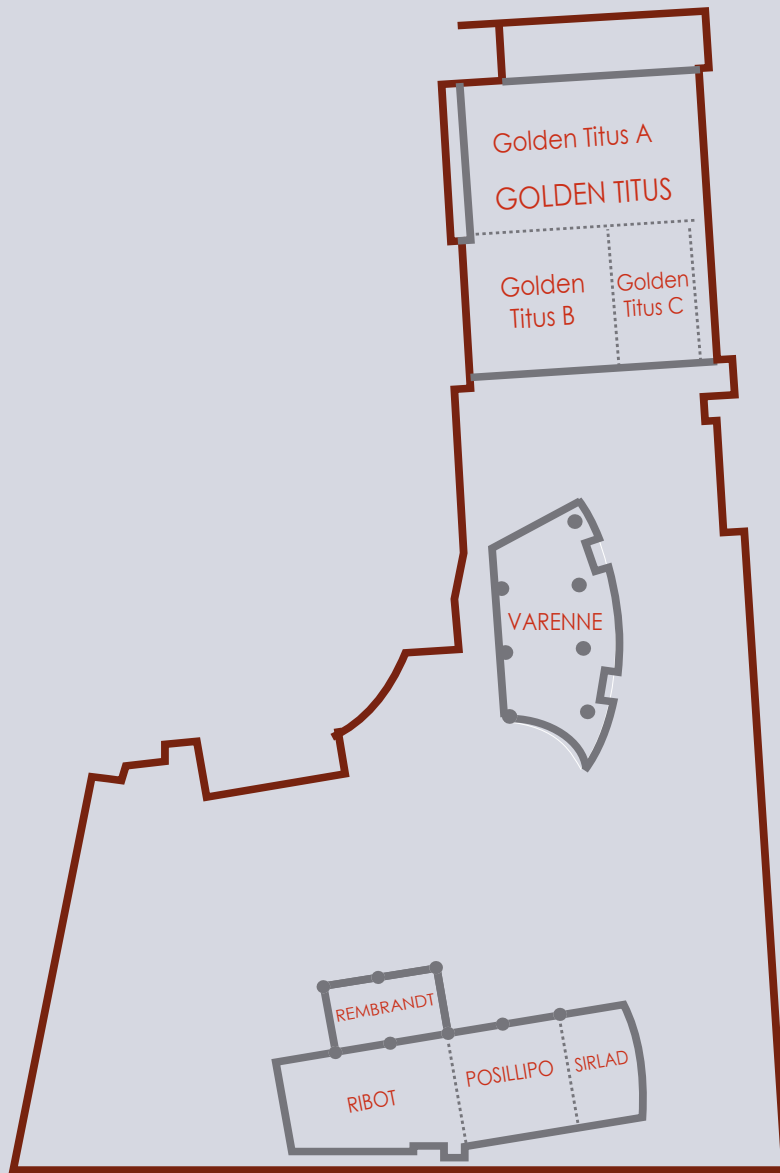

FOOD AND BEVERAGE

Services for business lunches and dinners,
private cocktail receptions, gala dinners
and coffee breaks.

PLANIMETRY

Congress Center

MEETING ROOMS

GOLDEN TITUS up to 450 pax
GOLDEN TITUS A up to 180 pax
GOLDEN TITUS B up to 90 pax
GOLDEN TITUS C up to 48 pax

VARENNE up to 60 pax

REMBRANDT up to 30 pax

SI/PO/RI up to 220 pax
SIRLAD up to 30 pax
POSILLIPO up to 60 pax
RIBOT up to 90 pax

FOYER & RECEPTION

550 m² (5920 Sq. Ft.)

Ideal for exhibition area and banqueting